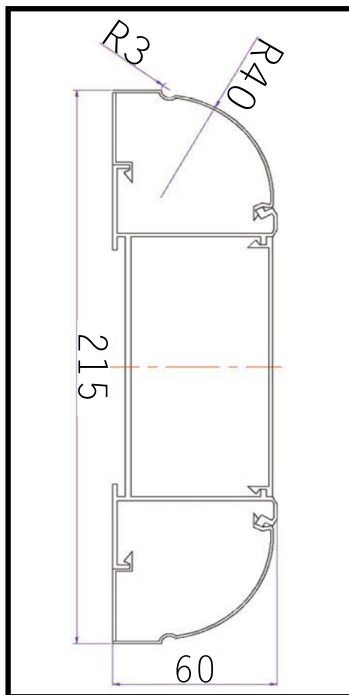

CLOUD

BEDHEAD UNIT BH-MEX005 for ICU

Spesification :

- Model : Bed head unit Full Oval for ICU
- Dimension : 1500mm x 215mm x 60mm.
- Alluminium Thickness Construction : 1.8mm
- Material : Alluminium alloy.
- Weight : 10.5 Kg