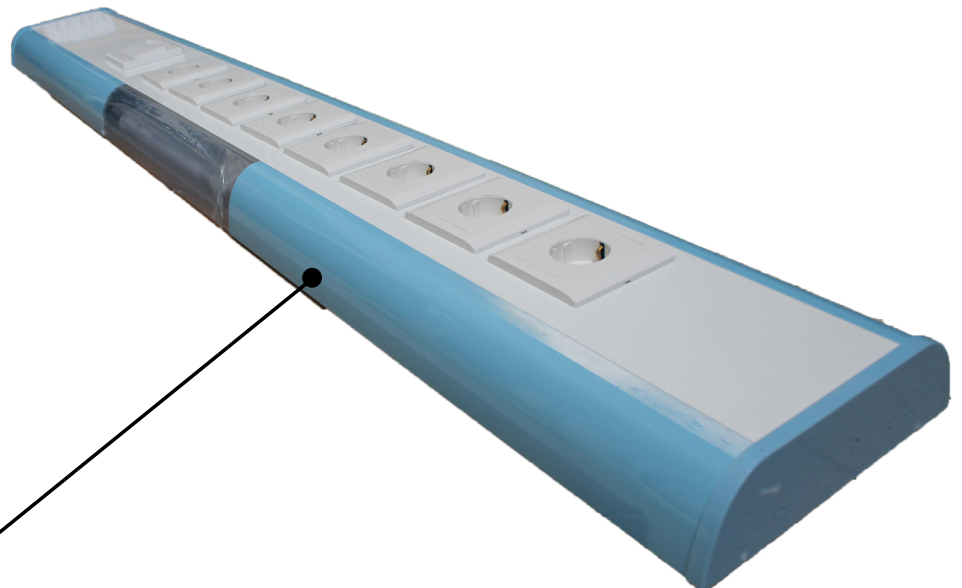

CLOUD

BEDHEAD UNIT BH-MEX005 for ICU

Spesification :

- Model : Bed head unit Full Oval for ICU
- Dimension : 1500mm x 215mm x 60mm.
- Alluminium Thickness Construction : 1.8mm
- Material : Alluminium alloy.
- Weight : 10.5 Kg

Accessories :

- 8x Electrical Socket.
- 1x on/off switch Light.
- 1x Reading LED Light.

 SUKET FR.03.02/VA/6366/2020

PT. AMSAR PRIMA MANDIRI

Ruko Bukit Dago Blok AA6 No. 17 Rawakalong, Gunung Sindur, Bogor - Indonesia 16340
www.amsarmedical.com info@amsarmedical.com